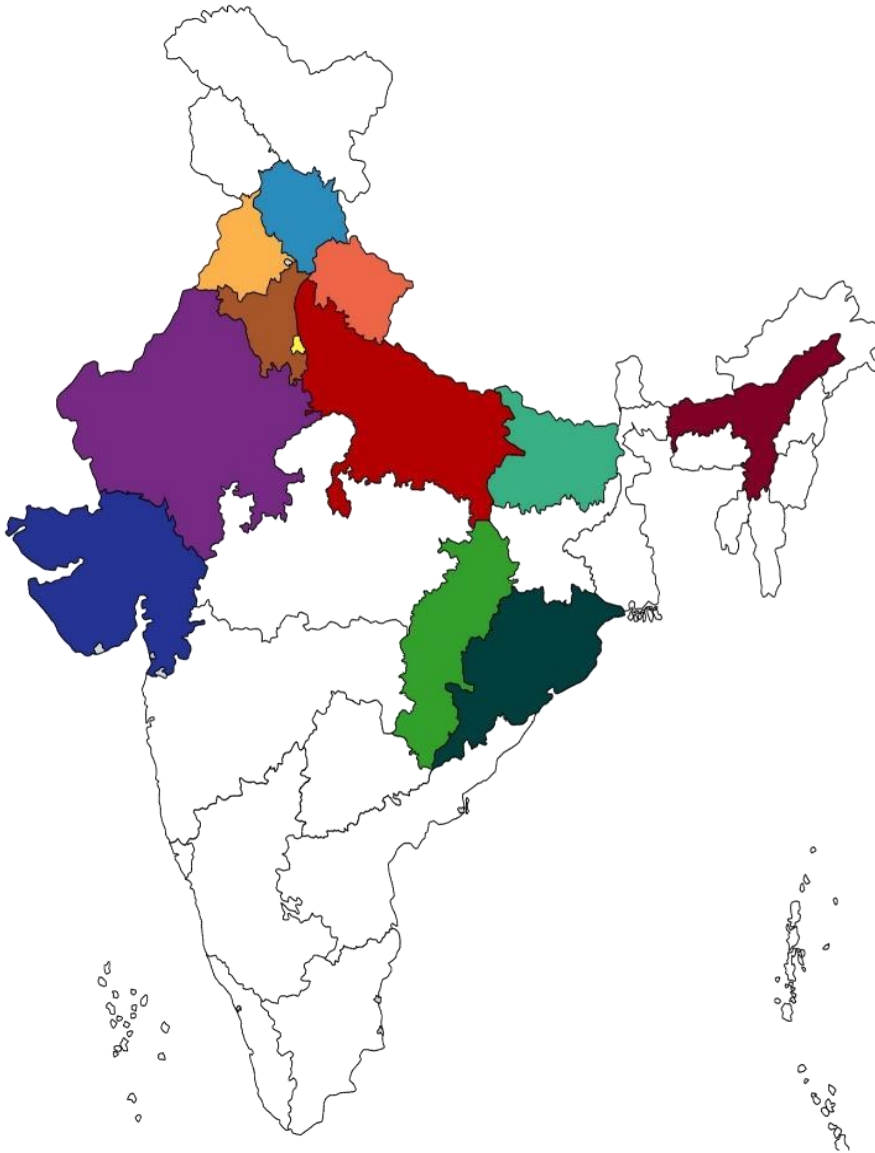

## **GEOGRAPHICAL AREA OF OPERATION**

PHDFWF operates in resettlement areas and rural areas of Delhi NCR, Rajasthan, Uttar Pradesh, Haryana, Uttarakhand, Assam, Odisha, Gujrat, Chhattisgarh, Bihar, Punjab and any other regions in case of national calamities etc.

**Delhi**

**Uttar Pradesh**

**Rajasthan**

**Haryana**

**Assam**

**Gujarat**

**Odisha**

**Chhattisgarh**

**Bihar**

**Punjab**